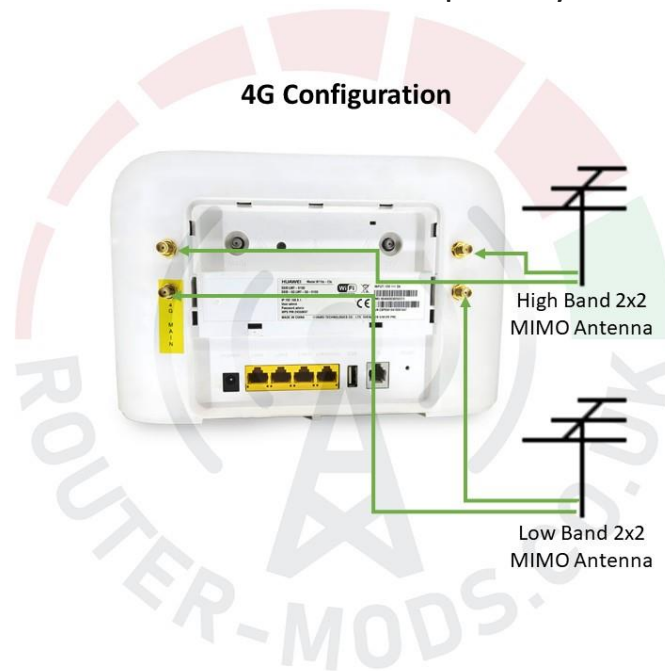

MODIFICATION USER INSTRUCTIONS

Huawei B715 4G Router Modification Instructions:

Warranty Notes:

- This modification voids all warranty rights with manufacturer and therefore shall not be returnable under warranty to the manufacturer.
- Do not open the unit once modified, doing so may damage the new antenna outputs. Any attempt to open the unit causing damage to the outputs are a chargeable repair.

Antenna notes:

- Please note this modification has converted the internal antennas to external antennas.
- The internal antennas are no longer functional as they are now converted for external antenna use.

Software Configuration:

- There has been No firmware/software adaptations to the router during the modification process.
- During testing of the modification, the router will have been restored to factory default setting, any setting that were previously on the unit have been lost.
- (if your unit has factory antenna outputs) Please ensure within the router login page, you have selected “use internal antenna” this ensure the use the new modified antenna outputs.

This modification will allow the use of the new external inputs in any of the below configurations.

For any other enquiries please contact us.

Contact Information

Email: enquiries@router-mods.co.uk

Web: www.router-mods.co.uk